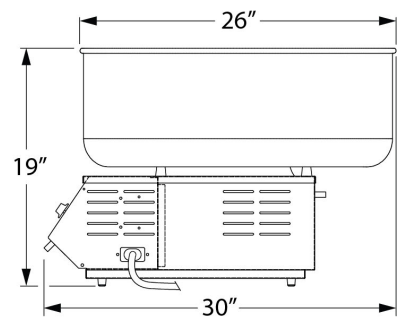

Tornado®

Model No. 3005SS

Specifications

Unit shown without Floss Pan.

Overall Dimensions:

Width: 26" (66 cm)

Depth: 30" (76.2 cm)

Height: 19" (48.3 cm)

(Dimensions include Floss Pan)

Features:

- Aluminum Floss Pan

Electrical - Domestic

120V

2400 WATTS 60 Hz

(NEMA 5-30P) Plug

Plug Type: Agency Approvals: